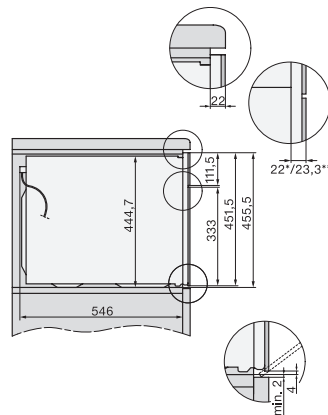

Max nischhöjd i mm

452

Nischdjup i mm

550

Produktbredd i mm

595

Produkt höjd i mm

456

H7x4xBM, installation drawings

H7x40BM/BMX, installation drawings

DG7x40, DGC7x4x, DGC7x6x, DG7635, DGM7x4x, DO7, H2860B/BP, H7240BM, H7x40BM, H7x4xB/BP, H7x6xB/BP, installation drawings

H226x-1B/BP/E/EP/I/P, H2760B/BP, H28x0B/BP, H7x40BM/BMX, H7x6xB/BP/BPX, installation drawings