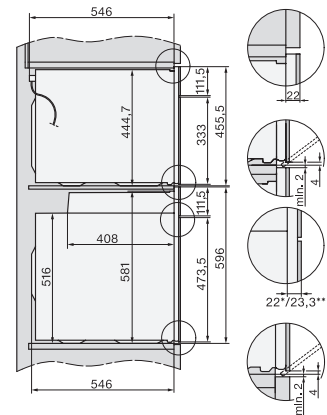

H2xxx-1 B/BP/E/I/P, H7xxx B/BP/BM/BMX, installation drawings